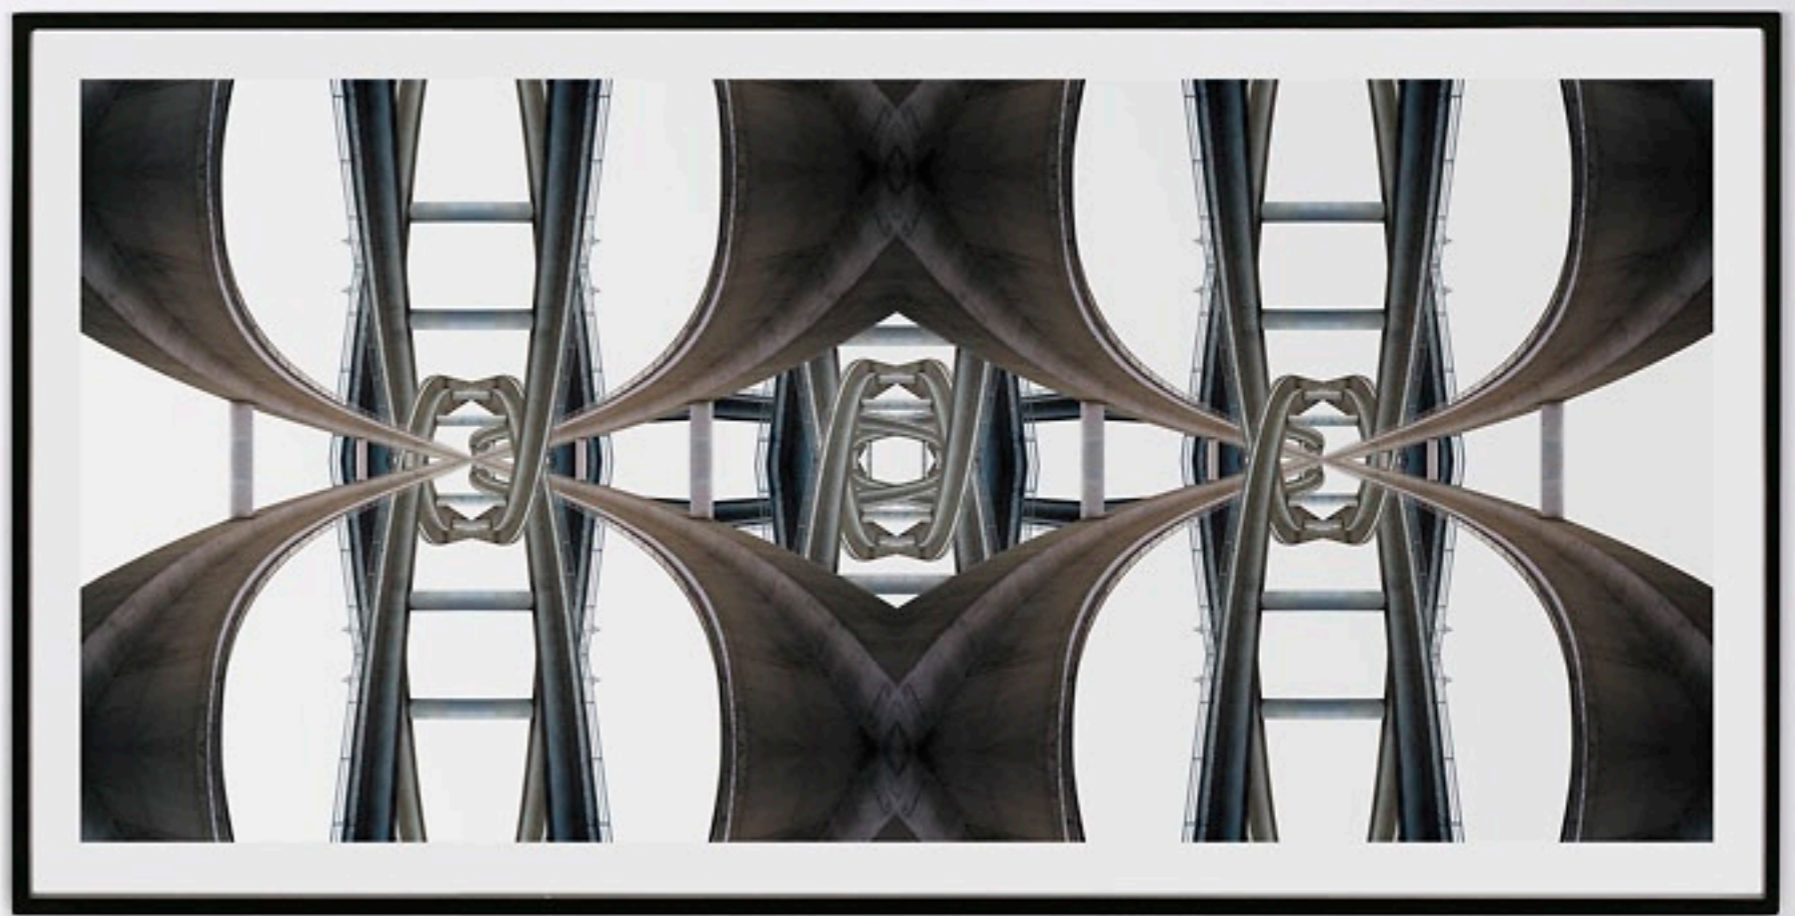

PEUGEOT

© ALAN & GRETCHEN