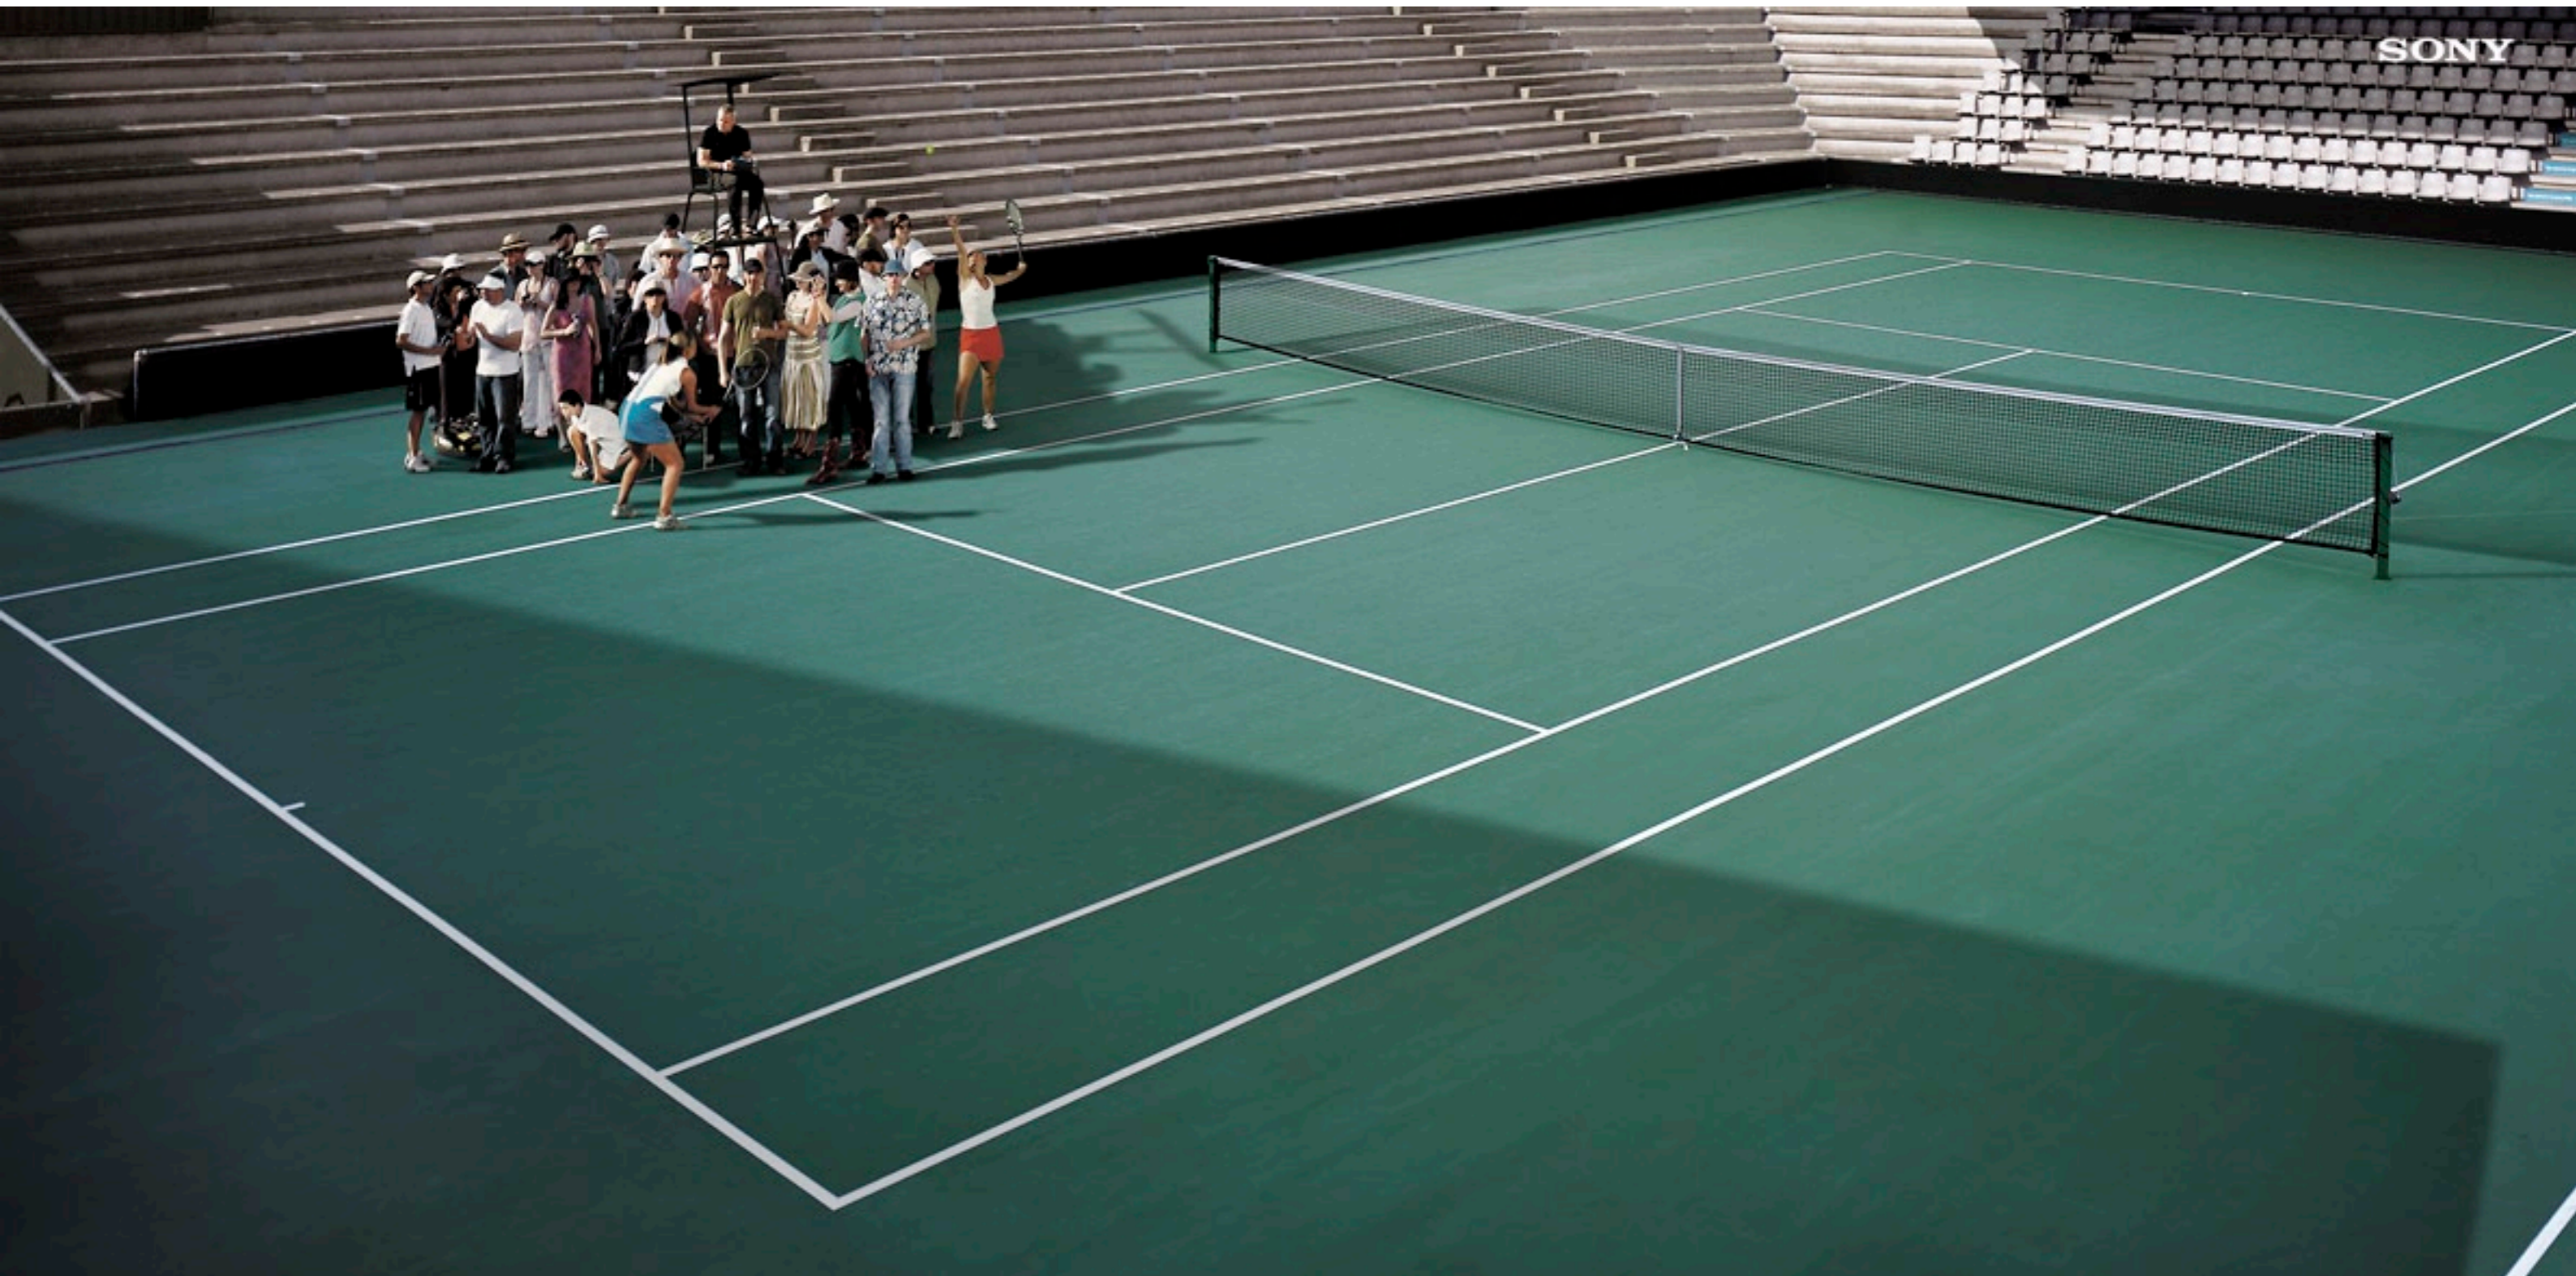

SONY

For a more realistic memory, try a Sony DVD Handycam with surround sound recording. You'll feel like you're in the action, not just in front of it. So shoot, eject and play with the Sony DVD805E and DVD905E. Your memories will never sound the same. www.sony.co.nz

HANDYCAM

like.no.other™

DVD Handycam with surround sound
Because sound doesn't come from just one direction